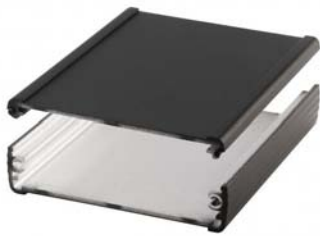

Scope of delivery: Enclosure profile, two parts including profile seal

Note: C = profile length, special lengths on request.

Z-2803179

Alubos 820 | Enclosure profiles

Enclosure profiles, closed

| Model | Order no. | A | B | C |
|--------------|-----------|----|----|------|
| ABP 820-0100 | 84820100 | 82 | 22 | 100 |
| ABP 820-0150 | 84820150 | 82 | 22 | 150 |
| ABP 820-0200 | 84820200 | 82 | 22 | 200 |
| ABP 820-1000 | 84820000 | 82 | 22 | 1000 |

Scope of delivery: Enclosure profile

Note: C = profile length, special lengths on request.

Enclosure profiles, horizontally-divided

| Model | Order no. | A | B | C |
|---------------|-----------|----|----|------|
| ABPH 820-0100 | 84826100 | 82 | 22 | 100 |
| ABPH 820-0150 | 84826150 | 82 | 22 | 150 |
| ABPH 820-0200 | 84826200 | 82 | 22 | 200 |
| ABPH 820-1000 | 84826000 | 82 | 22 | 1000 |