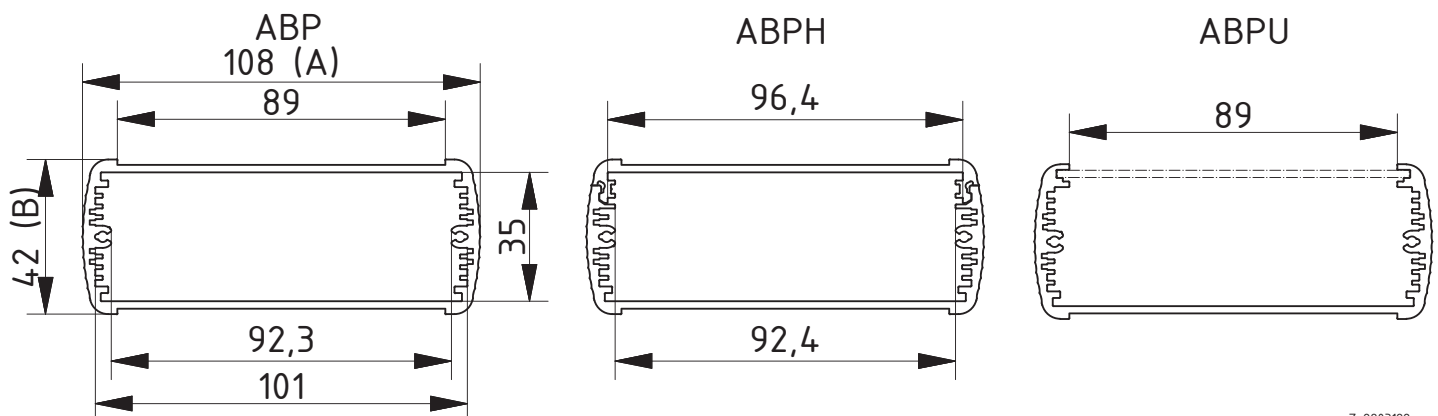

Alubos 1040 | Enclosure profiles

Enclosure profiles, closed

Model	Order no.	A	B	C
ABP 1040-0100	84040100	108	42	100
ABP 1040-0150	84040150	108	42	150
ABP 1040-0200	84040200	108	42	200
ABP 1040-1000	84040000	108	42	1000

Scope of delivery: Enclosure profile

Note: C = profile length, special lengths on request.

Enclosure profiles, horizontally-divided

Model	Order no.	A	B	C
ABPH 1040-0100	84046100	108	42	100
ABPH 1040-0150	84046150	108	42	150
ABPH 1040-0200	84046200	108	42	200
ABPH 1040-1000	84046000	108	42	1000

Scope of delivery: Enclosure profile, two parts including profile seal

Note: C = profile length, special lengths on request.

Enclosure profiles, open on one side

Model	Order no.	A	B	C
ABPU 1040-0100	84047100	108	42	100
ABPU 1040-0150	84047150	108	42	150
ABPU 1040-0200	84047200	108	42	200
ABPU 1040-1000	84047000	108	42	1000

Scope of delivery: Enclosure profile. Please order front panel for ABPU separately.

Note: C = profile length, special lengths on request.