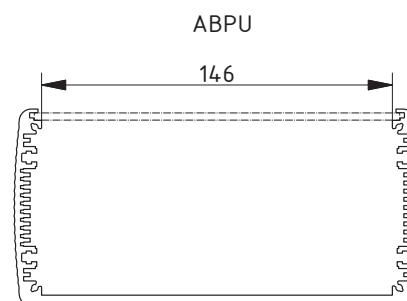

Enclosure profiles, open on one side

Model	Order no.	A	B	C
ABPU 1680-0100	84687100	169	82	100
ABPU 1680-0150	84687150	169	82	150
ABPU 1680-0200	84687200	169	82	200
ABPU 1680-1000	84687000	169	82	1000

Scope of delivery: Enclosure profile. Please order front panel for ABPU separately.

Note: C = profile length, special lengths on request.