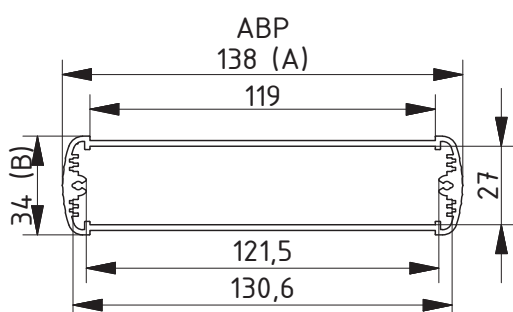

For accessories, please see the end of the chapter