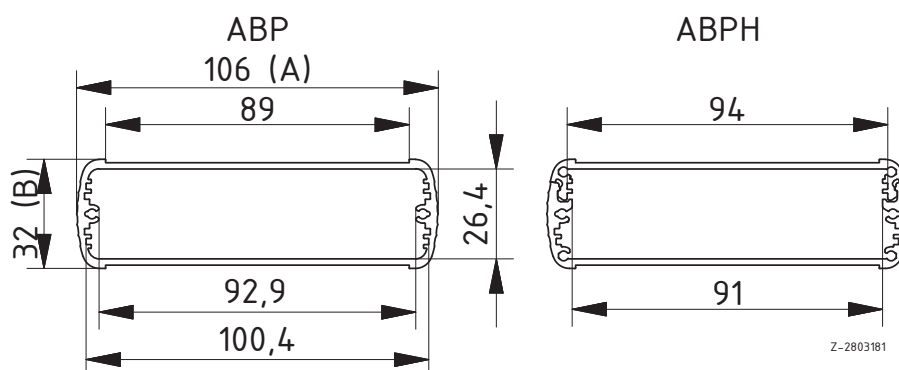

For accessories, please see the end of the chapter