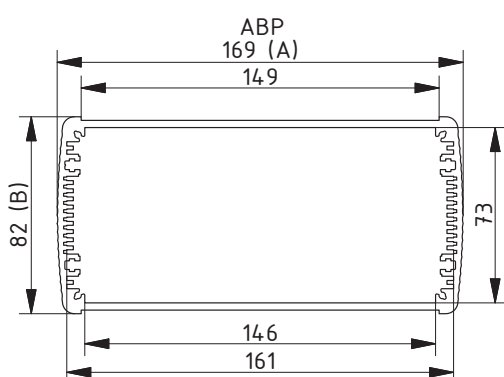

Enclosure profiles, open on one side

Model	Order no.	A	B	C
ABPU 1680-0100	84687100	169	82	100
ABPU 1680-0150	84687150	169	82	150
ABPU 1680-0200	84687200	169	82	200
ABPU 1680-1000	84687000	169	82	1000

Scope of delivery: Enclosure profile. Please order front panel for ABPU separately.

Note: C = profile length, special lengths on request.