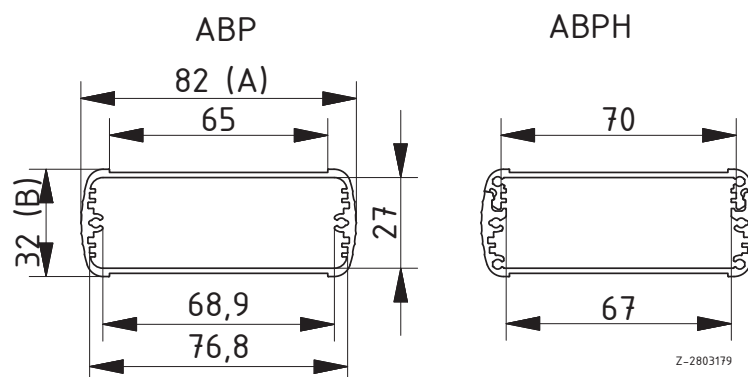

Scope of delivery: Enclosure profile

Note: C = profile length, special lengths on request.

Enclosure profiles, horizontally-divided

| Model | Order no. | A | B | C |
|---------------|-----------|----|----|------|
| ABPH 800-0100 | 84086100 | 82 | 32 | 100 |
| ABPH 800-0150 | 84086150 | 82 | 32 | 150 |
| ABPH 800-0200 | 84086200 | 82 | 32 | 200 |
| ABPH 800-1000 | 84086001 | 82 | 32 | 1000 |

Scope of delivery: Enclosure profile, two parts including profile seal

Note: C = profile length, special lengths on request.

Z-2803179

Alubos 820 | Enclosure profiles

Enclosure profiles, closed

| Model | Order no. | A | B | C |
|--------------|-----------|----|----|------|
| ABP 820-0100 | 84820100 | 82 | 22 | 100 |
| ABP 820-0150 | 84820150 | 82 | 22 | 150 |
| ABP 820-0200 | 84820200 | 82 | 22 | 200 |
| ABP 820-1000 | 84820000 | 82 | 22 | 1000 |

Scope of delivery: Enclosure profile

Note: C = profile length, special lengths on request.

Enclosure profiles, horizontally-divided

| Model | Order no. | A | B | C |
|---------------|-----------|----|----|------|
| ABPH 820-0100 | 84826100 | 82 | 22 | 100 |
| ABPH 820-0150 | 84826150 | 82 | 22 | 150 |
| ABPH 820-0200 | 84826200 | 82 | 22 | 200 |
| ABPH 820-1000 | 84826000 | 82 | 22 | 1000 |