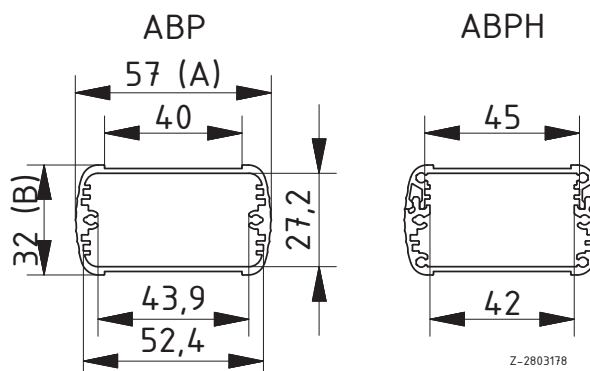

* = Available on request