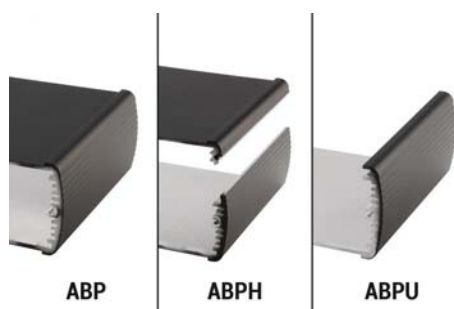

Universal aluminium profile enclosure, IP 65

The flexible length and the profile variants – closed (ABP), divided horizontally (ABPH) or open on one side (ABPU) – create the ideal enclosure for every application.