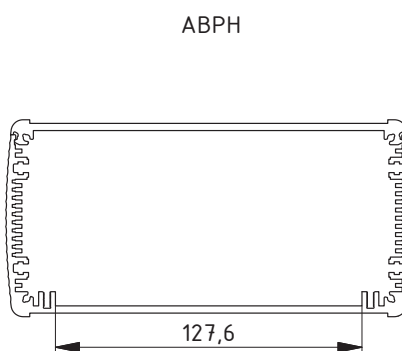

Enclosure profiles, open on one side

Model	Order no.	A	B	C
ABPU 1680-0100	84687100	169	82	100
ABPU 1680-0150	84687150	169	82	150
ABPU 1680-0200	84687200	169	82	200
ABPU 1680-1000	84687000	169	82	1000

Scope of delivery: Enclosure profile. Please order front panel for ABPU separately.

Note: C = profile length, special lengths on request.