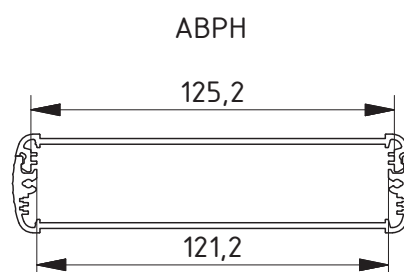

For accessories, please see the end of the chapter