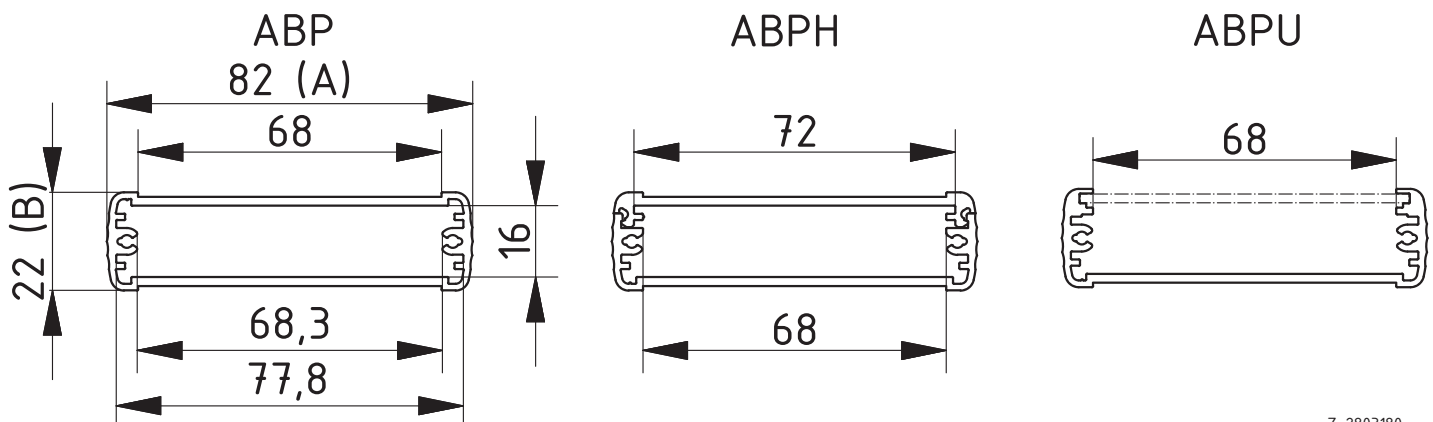

Alubos 820 | Enclosure profiles

Enclosure profiles, closed

Model	Order no.	A	B	C
ABP 820-0100	84820100	82	22	100
ABP 820-0150	84820150	82	22	150
ABP 820-0200	84820200	82	22	200
ABP 820-1000	84820000	82	22	1000

Scope of delivery: Enclosure profile

Note: C = profile length, special lengths on request.

Enclosure profiles, horizontally-divided

Model	Order no.	A	B	C
ABPH 820-0100	84826100	82	22	100
ABPH 820-0150	84826150	82	22	150
ABPH 820-0200	84826200	82	22	200
ABPH 820-1000	84826000	82	22	1000

Scope of delivery: Enclosure profile, two parts including profile seal

Note: C = profile length, special lengths on request.

Enclosure profiles, open on one side

Model	Order no.	A	B	C
ABPU 820-0100	84827100	82	22	100
ABPU 820-0150	84827150	82	22	150
ABPU 820-0200	84827200	82	22	200
ABPU 820-1000	84827000	82	22	1000

Scope of delivery: Enclosure profile. Please order front panel for ABPU separately.

Note: C = profile length, special lengths on request.