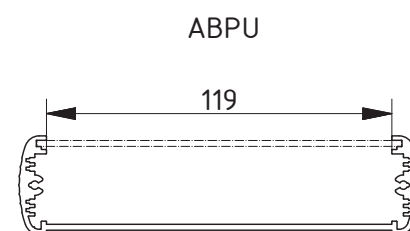

For accessories, please see the end of the chapter