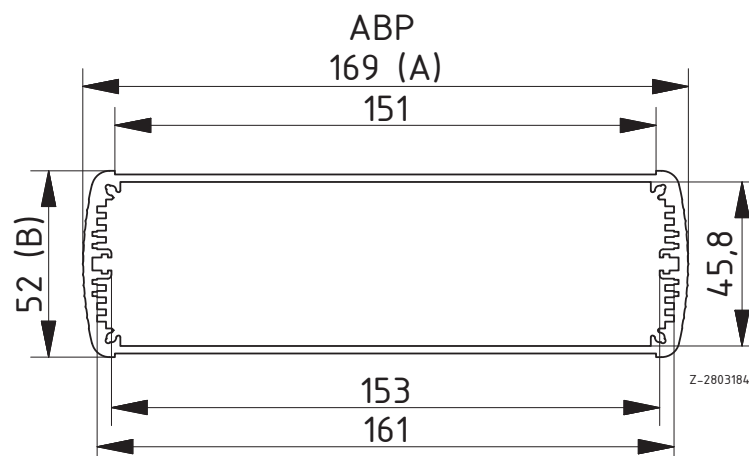

* = Available on request