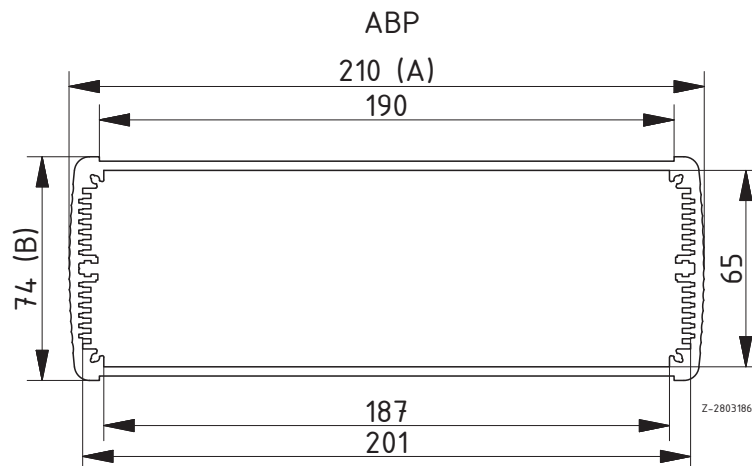

* = Available on request